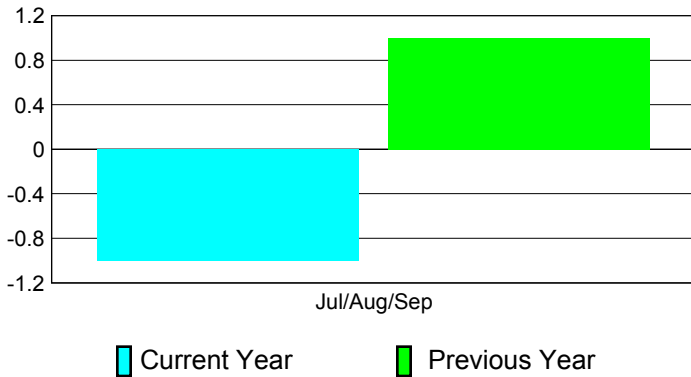

2012-2013 GMT Reports for District (or Undistricted) **District 323A2**

GMT: **KAMLESH JAIN**

Location: **INDIA**

GMT CA: **6**

CLUBS

**Club Results
2012-2013**

**Clubs
2011-2012**

Month	New Club Goal	Actual New Clubs	Actual Dropped Clubs	Gain/Loss of Clubs	Gain/Loss of Clubs
Jul/Aug/Sep	2	0	-1	-1	1
Totals	2	0	-1	-1	1

Club Results 2012-2013

Goal, New, Dropped, Gain/Loss

Comparison of Club Gain/Loss

Current Year Compared to the Previous Year

YTD Status Quo Clubs 2012-2013

Status Quo Clubs Compared to Status Quo Members

MEMBERSHIP