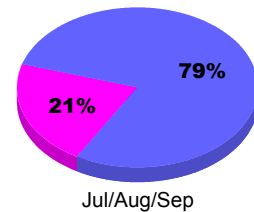

**Membership Results
2012-2013**

**Membership
2011-2012**

Month	Net Memb Goal	Actual New Memb	Actual Dropped Memb	Gain/Loss of Memb	Gain/Loss of Memb
Jul/Aug/Sep	90	187	-149	38	104
Totals	90	187	-149	38	104

Membership Results 2012-2013

Goal, New, Dropped, Gain/Loss

Comparison of Membership Gain/Loss

Current Year Compared to the Previous Year

Gender Comparison 2012-2013

Jul/Aug/Sep

Male Female