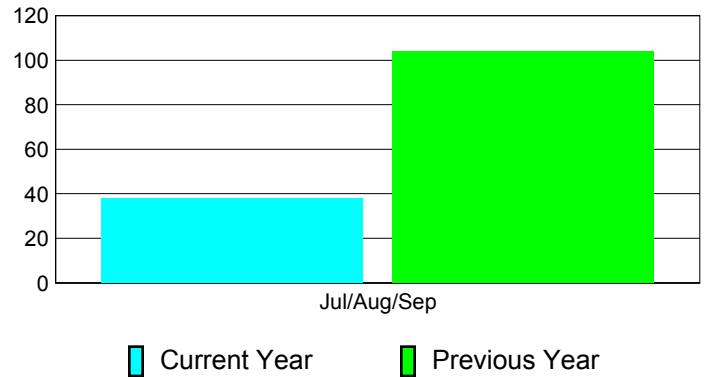

**Membership Results
2012-2013**

**Membership
2011-2012**

Month	Net Memb Goal	Actual New Memb	Actual Dropped Memb	Gain/Loss of Memb	Gain/Loss of Memb
Jul/Aug/Sep	90	187	-149	38	104
Totals	90	187	-149	38	104

Membership Results 2012-2013

Goal, New, Dropped, Gain/Loss

Comparison of Membership Gain/Loss

Current Year Compared to the Previous Year

Gender Comparison 2012-2013

Jul/Aug/Sep

Male Female