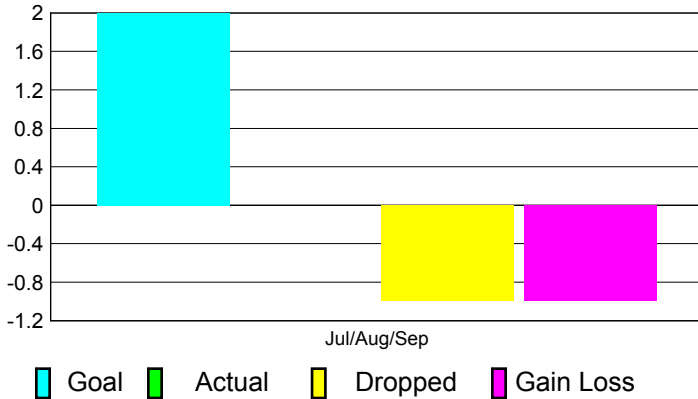

2012-2013 GMT Reports for District (or Undistricted) **District 323A2**

GMT: **KAMLESH JAIN**

Location: **INDIA**

GMT CA: **6**

CLUBS

**Club Results
2012-2013**

**Clubs
2011-2012**

Month	New Club Goal	Actual New Clubs	Actual Dropped Clubs	Gain/Loss of Clubs	Gain/Loss of Clubs
Jul/Aug/Sep	2	0	-1	-1	1
Totals	2	0	-1	-1	1

Club Results 2012-2013

Goal, New, Dropped, Gain/Loss

Comparison of Club Gain/Loss

Current Year Compared to the Previous Year

YTD Status Quo Clubs 2012-2013

Status Quo Clubs Compared to Status Quo Members

MEMBERSHIP