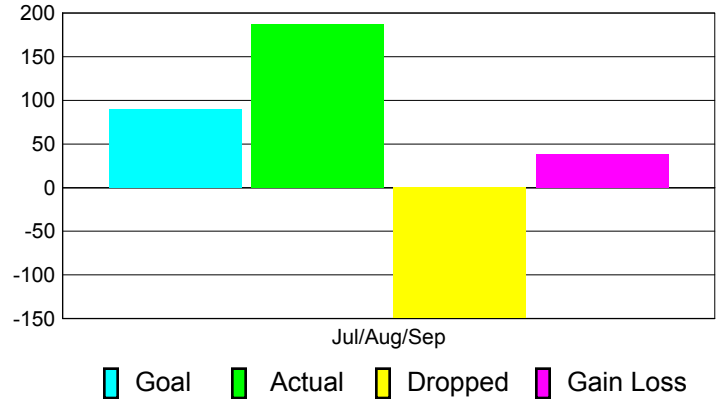

Membership Results 2012-2013

Goal, New, Dropped, Gain/Loss

Comparison of Membership Gain/Loss

Current Year Compared to the Previous Year